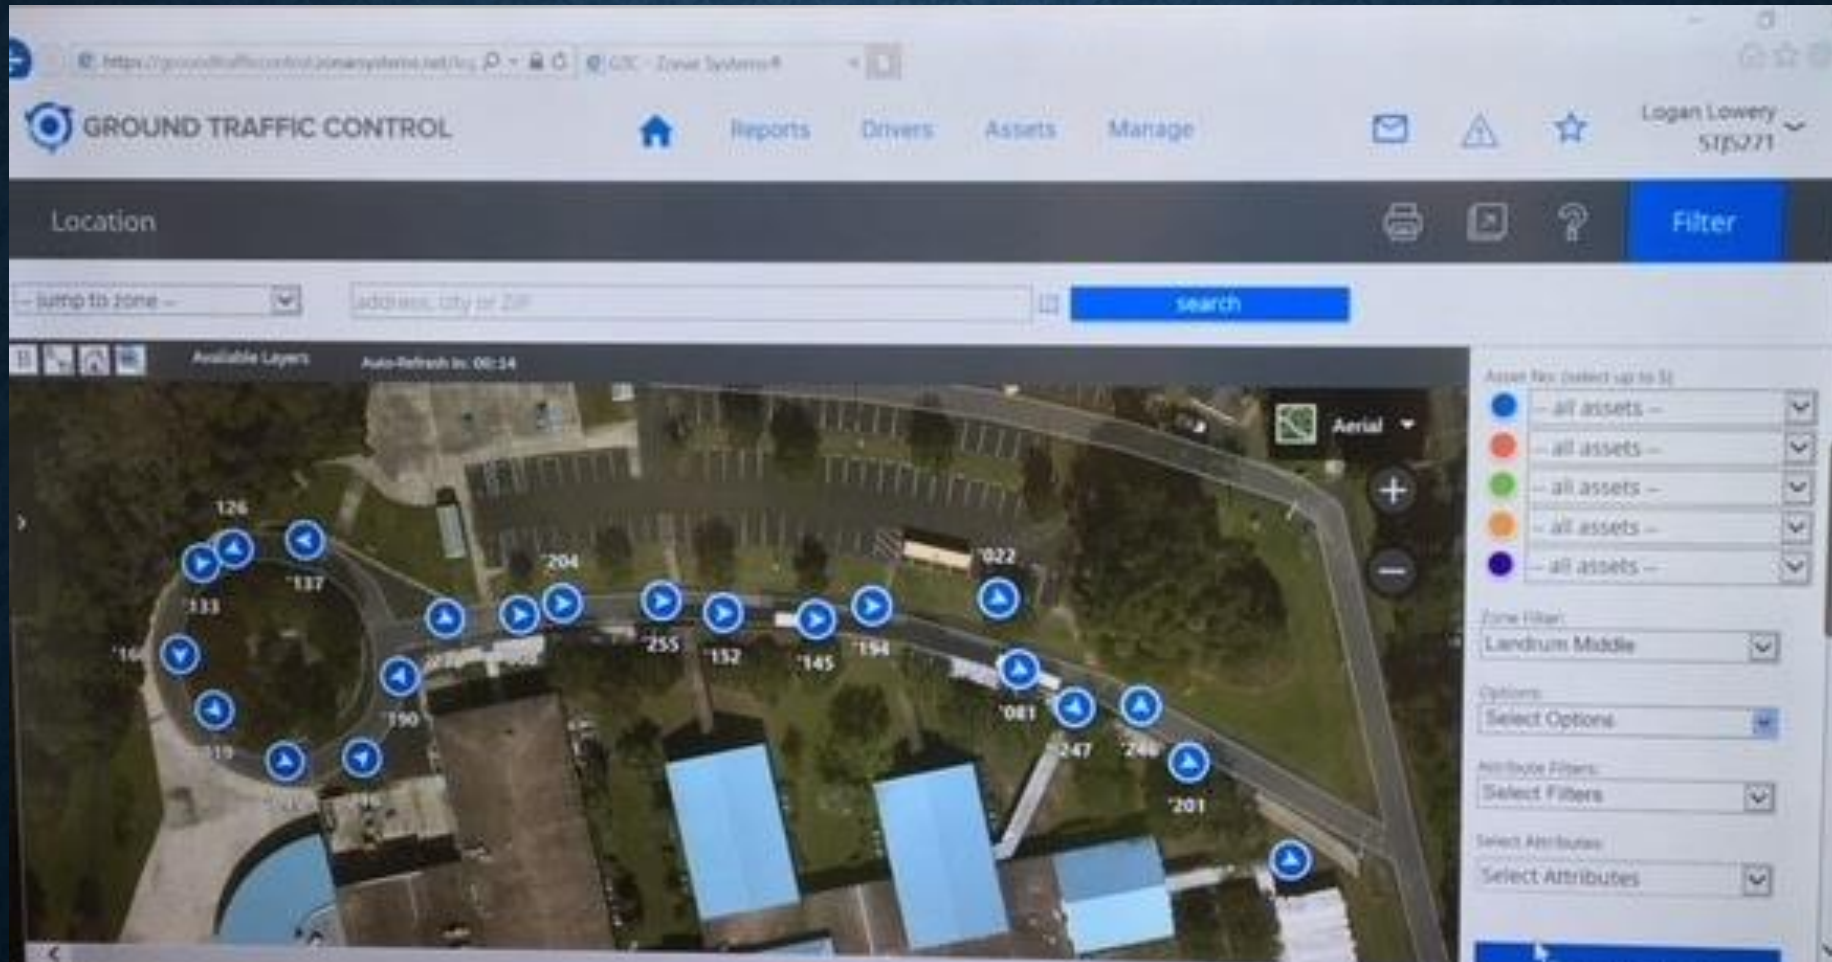

School Bus GPS System Installation

School Bus GPS System Installation

GROUND TRAFFIC CONTROL

Reports Drivers Assets Manage

Logan Lowery STJ5271

Path

jump to zone -- address, city or ZIP search

Available Layers

REPORTS EVENTS

Select the event you would like to display on the path:

- Power On
- Power Off
- Motion Start
- Motion Stop
- Cold Start
- Standard

SC 1 SC 2 SC 3 SC 4 SC 5

Clear View Events

Export

Asset: 190

Full Path: As Shown

Addresses:

GROUND TRAFFIC CONTROL

Reports Drivers Assets Manage

Logan Lowery STJ5271

Asset #: Select Asset

Protocol: Both Protocols

From: 2017-12-18 00:00